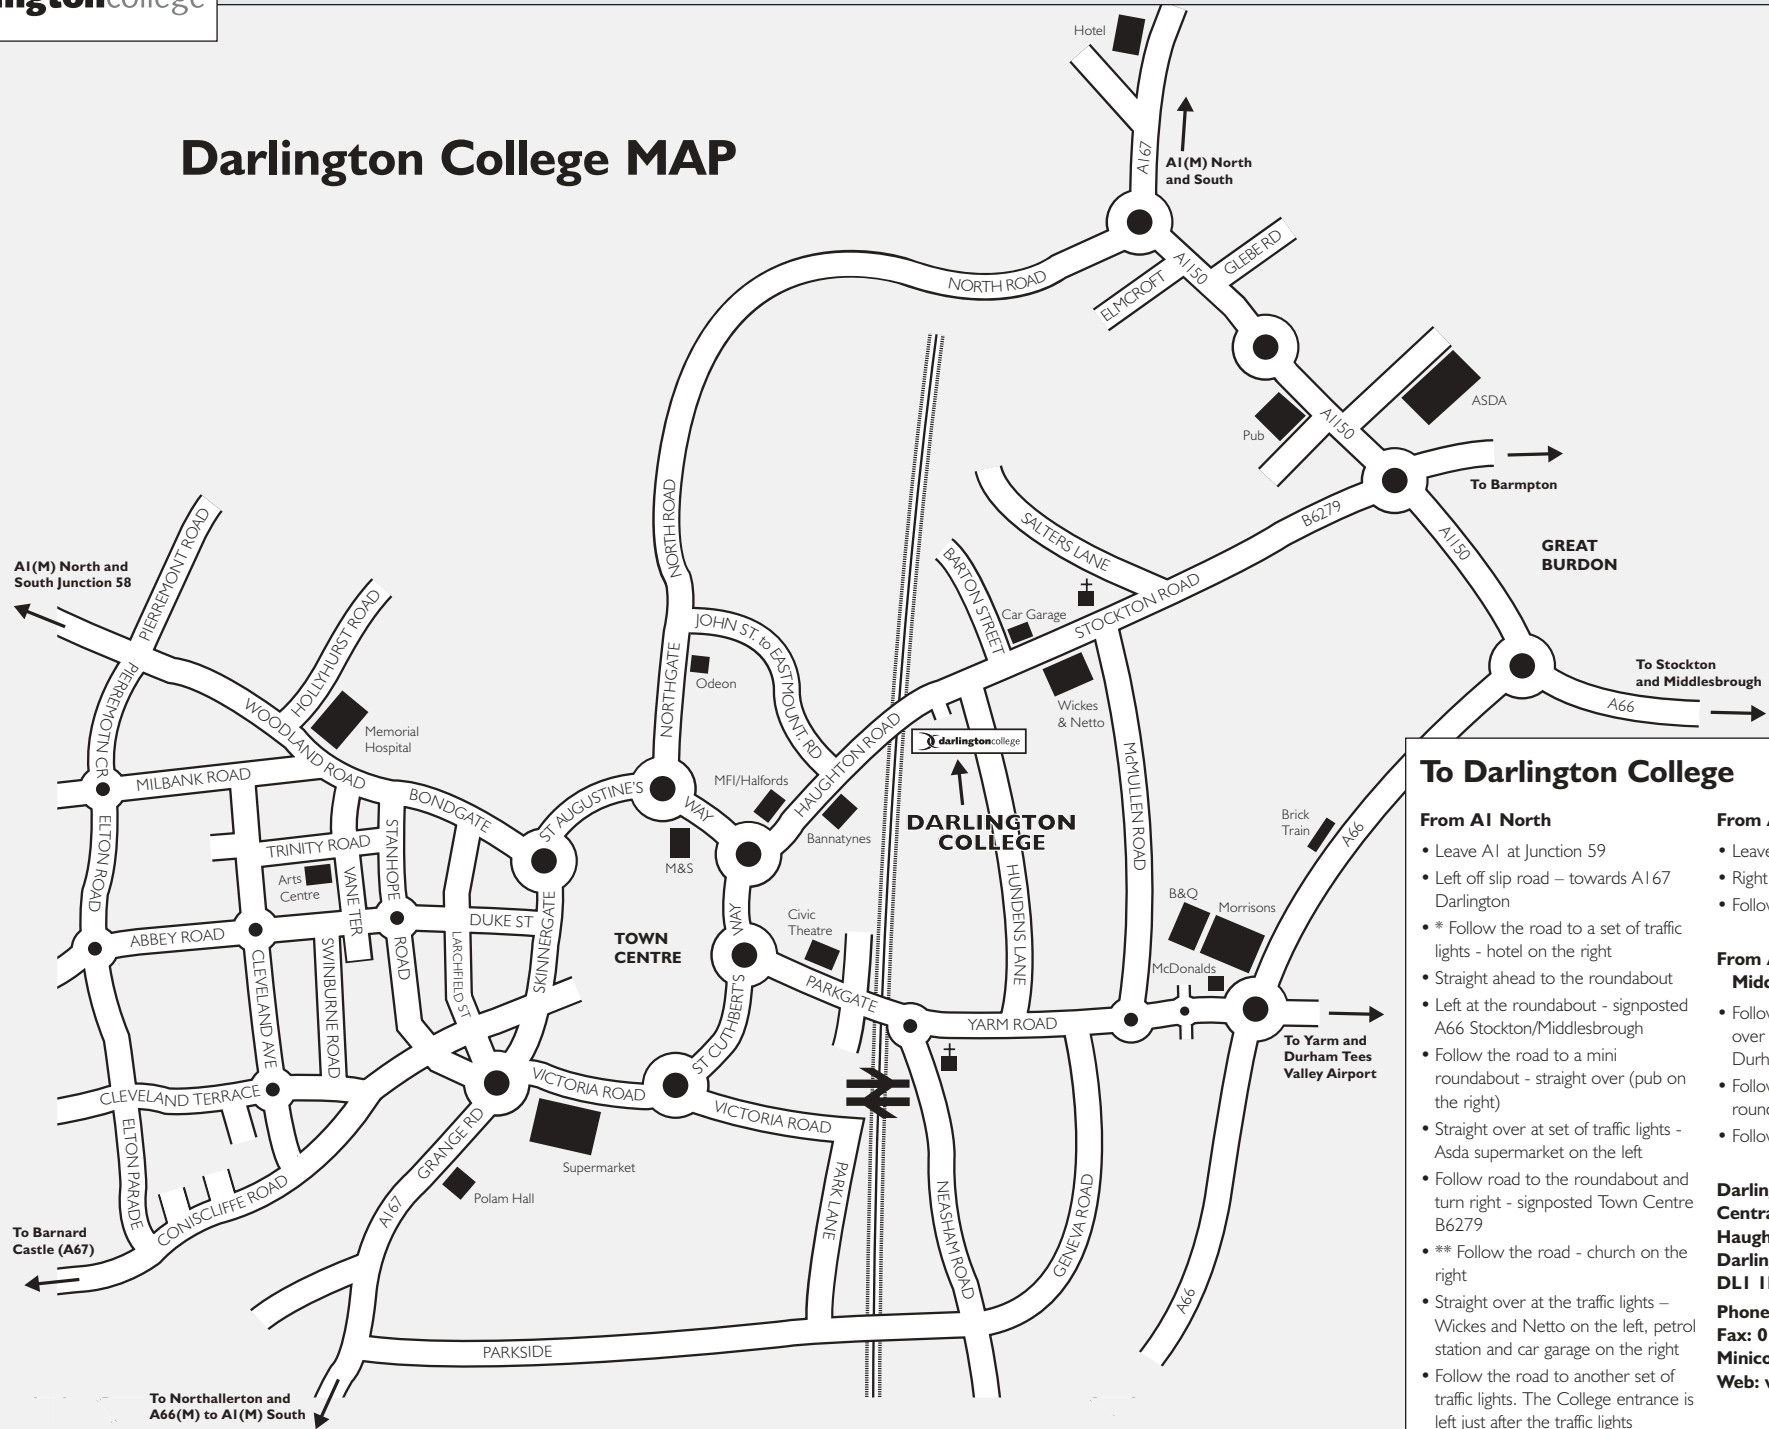

Darlington College MAP

To Darlington College

<p>From A1 North</p> <ul style="list-style-type: none"> • Leave A1 at Junction 59 • Left off slip road – towards A167 Darlington • * Follow the road to a set of traffic lights - hotel on the right • Straight ahead to the roundabout • Left at the roundabout - signposted A66 Stockton/Middlesbrough • Follow the road to a mini roundabout - straight over (pub on the right) • Straight over at set of traffic lights - Asda supermarket on the left • Follow road to the roundabout and turn right - signposted Town Centre B6279 • ** Follow the road - church on the right • Straight over at the traffic lights – Wickes and Netto on the left, petrol station and car garage on the right • Follow the road to another set of traffic lights. The College entrance is left just after the traffic lights 	<p>From A1 South</p> <ul style="list-style-type: none"> • Leave A1 at Junction 59 • Right off slip road • Follow from A1 North* <p>From A66 Middlesbrough/Stockton</p> <ul style="list-style-type: none"> • Follow A66 to roundabout – straight over signposted A1(North), Durham A1150, Darlington (North) • Follow the road to the next roundabout turn left • Follow from A1 North** <p>Darlington College Central Park Haughton Road Darlington DL1 1DR</p> <p>Phone: 01325 503050 Fax: 01325 503000 Minicom: 01325 503252 Web: www.darlington.ac.uk</p>
---	--